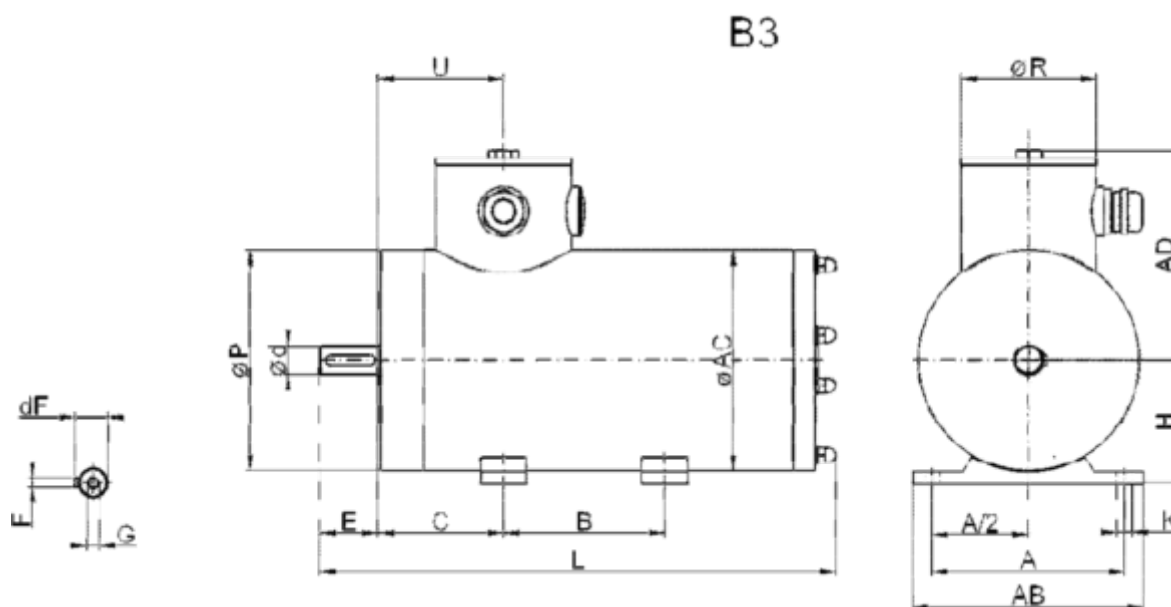

Article number: 25560007561270

Description: BEGE stainless steel AC motor EBS90S-6 IEC90 B3
0,75KW 900 rpm 3x230/400V 50HZ IP69K PTC

Measures

A = 140	E = 50	Ød = 24
A/2 = 70	F = 8	ØR = 89
AB = 164	G = M8	
AC = 164	H = 90	
AD = 147	K = 9	
B = 100	L = 395	
C = 56	P = 164	
dF = 27	U = 155	